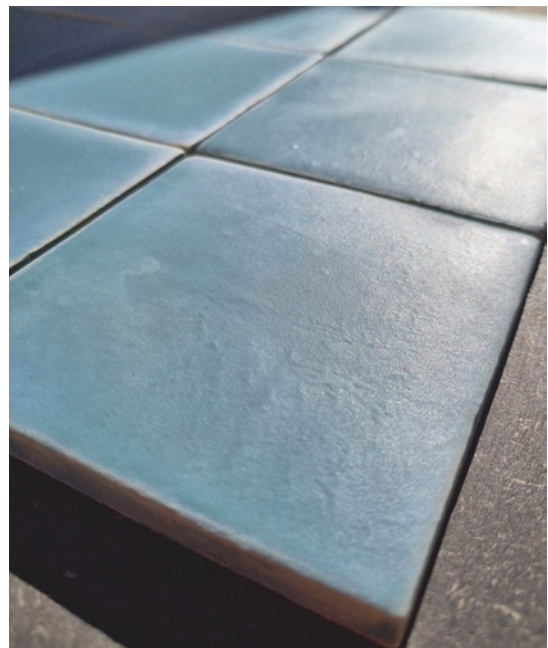

auténtica
CERÁMICA