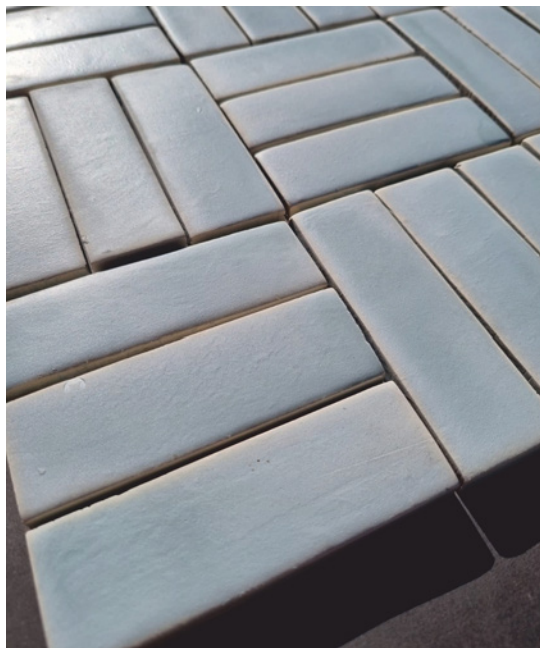

auténtica
CERÁMICA