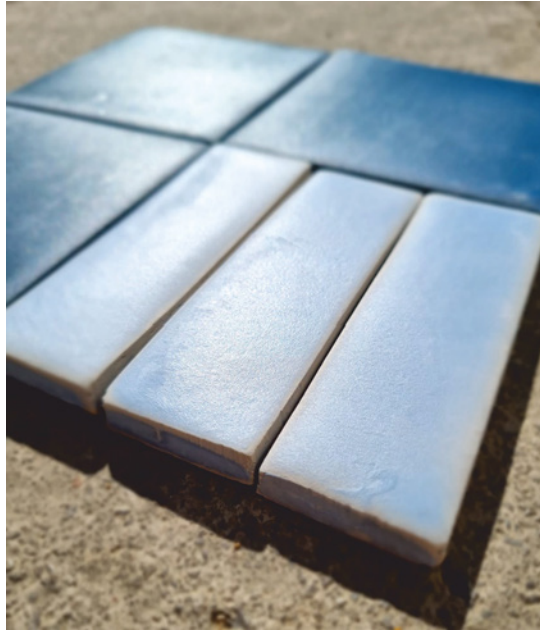

auténtica
CERÁMICA